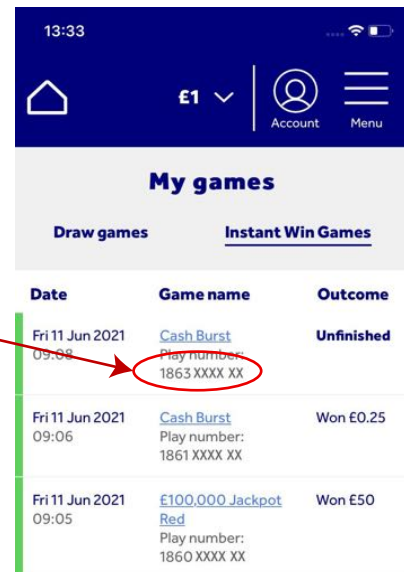

# National Lottery Cinema Weekend Proof of Purchase - Reference Numbers

## Draw Based Games

Lotto • Euromillions • Set for Life • Thunderball • Euromillions Hotpicks • Lotto Hotpicks

Please input the first 4 or 5 digits of the ticket serial number (known as the CDC)  
CDCs are the same on all draw based games whether bought online or in store.

## Instant Win Games

Please input your Play Number  
The Play Number is in the My Games section  
of My Account